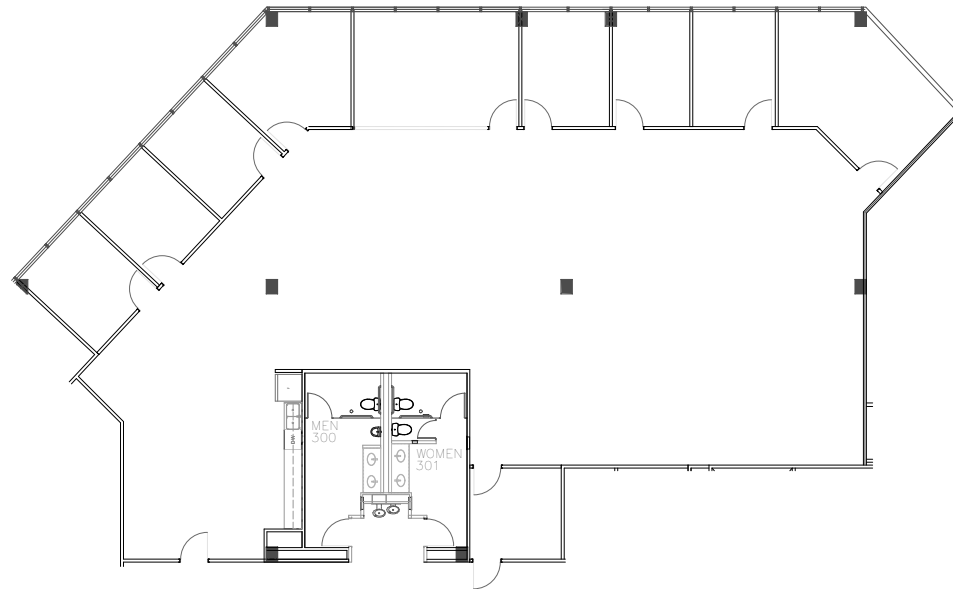

## Suite 300

5,257 RSF

Jack A. Russo  
713 425 1808  
jack.russo@am.jll.com

1400 Post Oak Blvd Suite 1100 | Houston, TX 77056 | +1 713 888 4000 | [www.jll.com/houston](http://www.jll.com/houston)