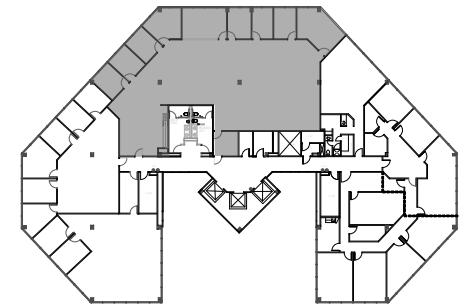

## Suite 300

5,257 RSF

Jack A. Russo  
713 425 1808  
jack.russo@am.jll.com

1400 Post Oak Blvd Suite 1100 | Houston, TX 77056 | +1 713 888 4000 | [www.jll.com/houston](http://www.jll.com/houston)